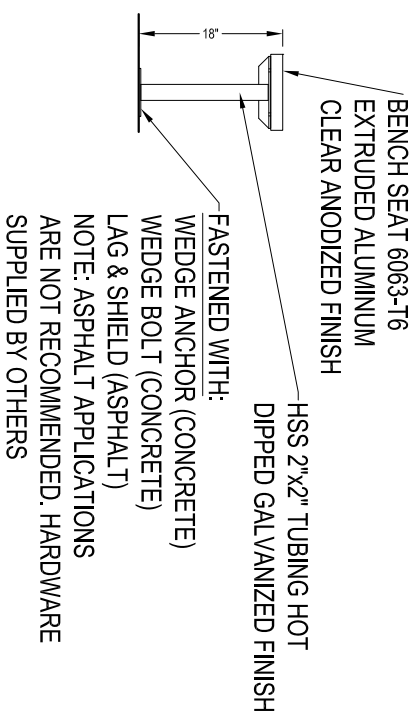

SIDE ELEVATION BL-SM-6
SCALE: 1/2" = 1'

1. ALL BENCH SEATS ARE FITTED WITH END CAP CLOSURES AS STANDARD SUPPLY
2. TO BE INSTALLED BY OTHERS

SIDE ELEVATION BL-SM
SCALE: 1/2" = 1'

THIS DRAWING AND ALL INFORMATION CONTAINED HEREIN IS THE PROPERTY OF SPORT SYSTEMS CANADA INC. AND IS NOT TO BE REPRODUCED WITHOUT THE WRITTEN PERMISSION OF THIS MANUFACTURER. WE ASSUME NO RESPONSIBILITY FOR UNAUTHORIZED USE OF THIS DRAWING. SPORT SYSTEMS CANADA INC. IS NOT RESPONSIBLE FOR LOCAL PERMITS AND OCCUPANCY REQUIREMENTS.