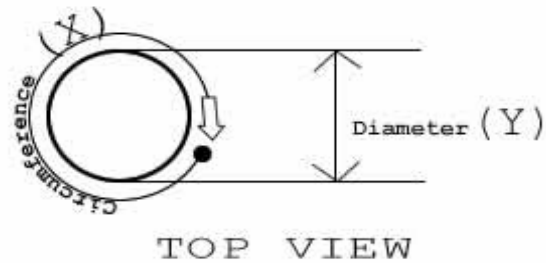

## Custom Padding Details

Model **CRP** Corner Pad

Model **CP** Square / Rectangular Pad

Model **IP** I-Beam Pad

Model **RP** Round Post Pad

Model **SP** Stage Pad

Model **53-1** Wall Padding

Model **3P** 3-Sided Column Pad