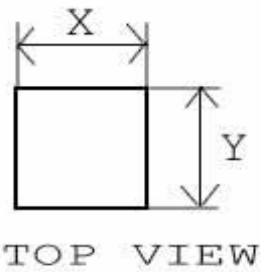

## Custom Padding Details

Model **CRP** Corner Pad

Model **CP** Square / Rectangular Pad

Model **IP** I-Beam Pad

Model **RP** Round Post Pad

Model **SP** Stage Pad

Model **53-1** Wall Padding

Model **3P** 3-Sided Column Pad