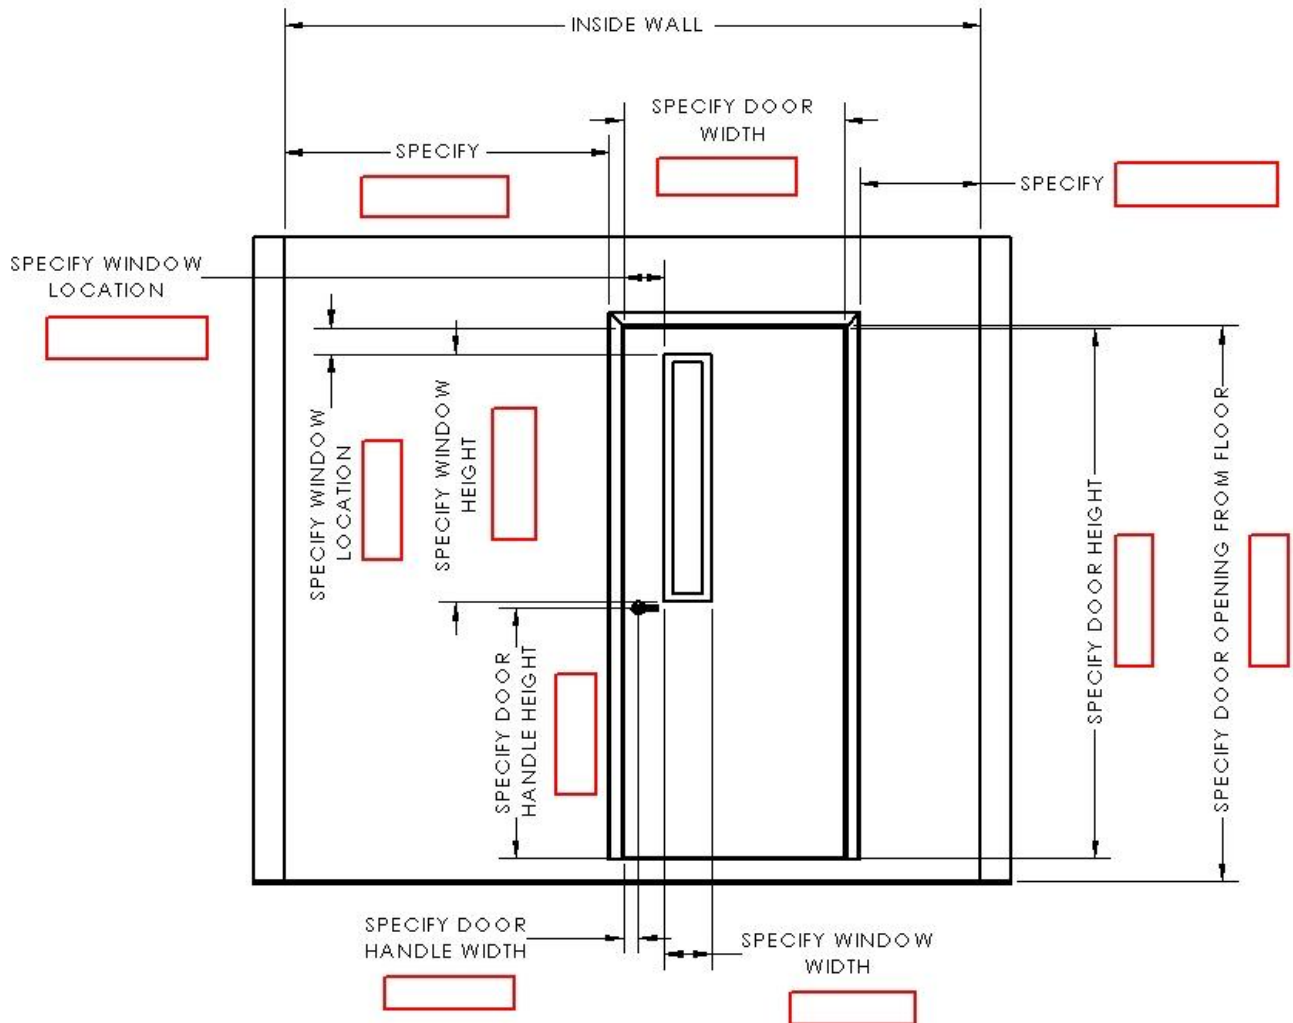

ALL DIMENSIONS FOR CUT OUTS TO BE TAKEN FROM EDGE OF COVERPLATES

## Wall Padding Measurement Guide Instructions

INDICATE ROOM SIZE

NOTES:

## Wall Padding Measurement Guide Instructions

INDICATE DOOR SIZE AND LOCATION DETAILS

NOTES: